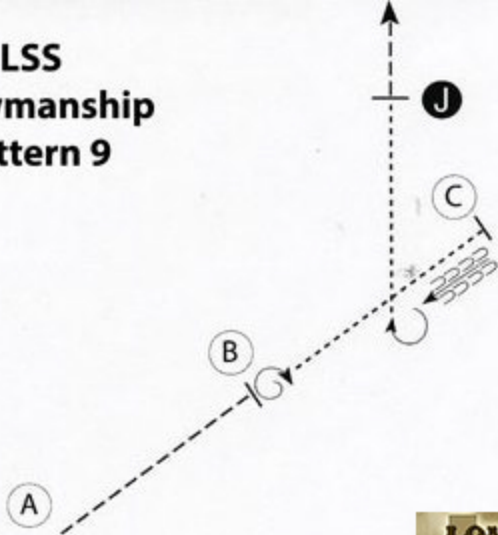

LSS Showmanship pattern 9

Be ready at A.

1. Trot from A to B.
2. Stop and perform a 360 degree turn.
3. Walk to C. Stop and back 5 steps.
4. Perform a 300 degree turn.
5. Walk until horse's shoulder is even with judge. Stop and set up for inspection.
6. When dismissed, trot straight away.

Follow the instructions of your ring steward.

Walk	-----
Trot	- - - - -
Back	← ㄩㄩㄩㄩ
Marker	(B)
Judge	(J)