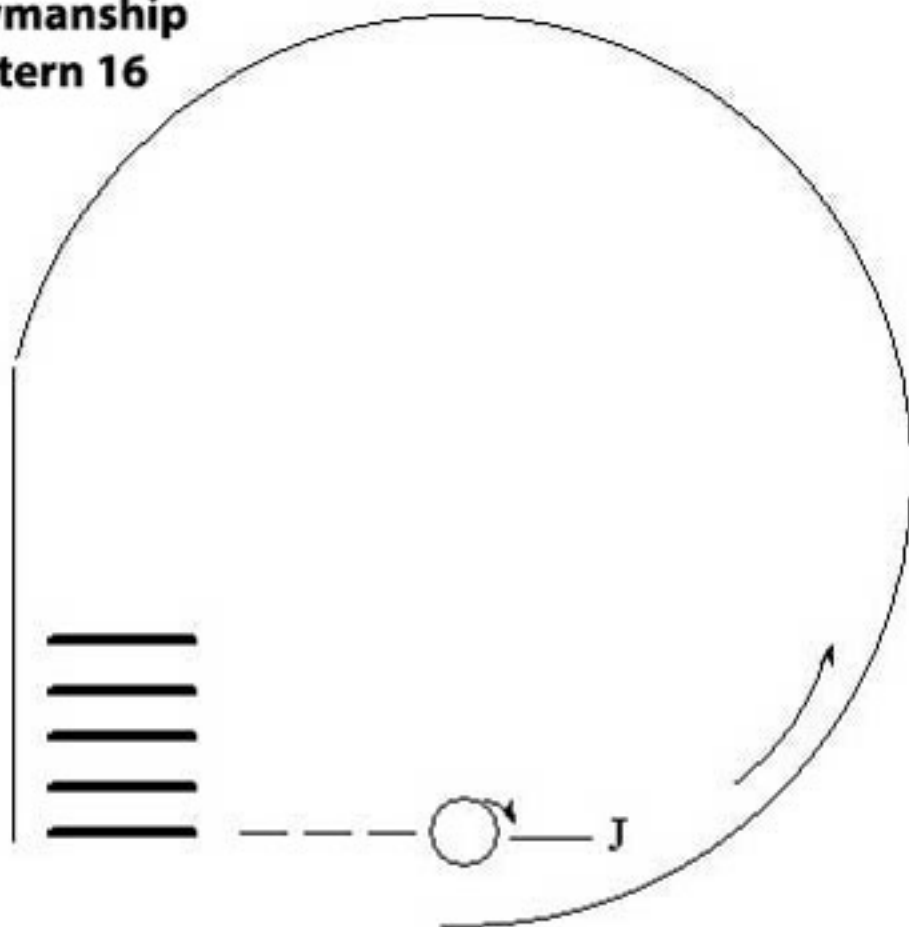

LSS

**Showmanship
pattern 16**

SHOWMANSHIP

1. Enter ring
2. Walk Circle to left
3. Line up side by side
4. Set up facing judge
5. At your turn, trot 1/2 way to Judge
6. 360° to right, Hesitate, Walk to Judge
7. Setup for inspection
8. Rem ain in place