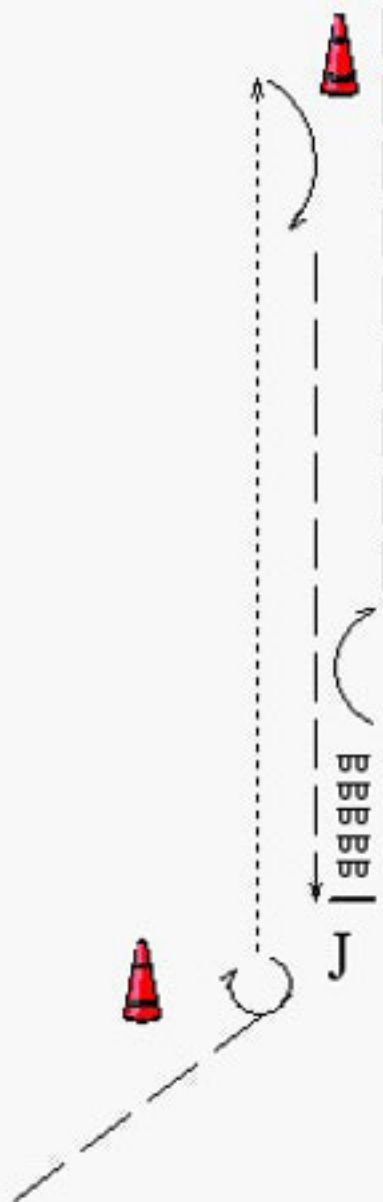

LSS Showmanship pattern 18

Trot towards judge
Stop 300 degree pivot
Walk to 2nd marker
180 degree pivot
Trot to judge
Halt, setup for inspection
Back 5 steps
180 degree pivot
Trot to exit