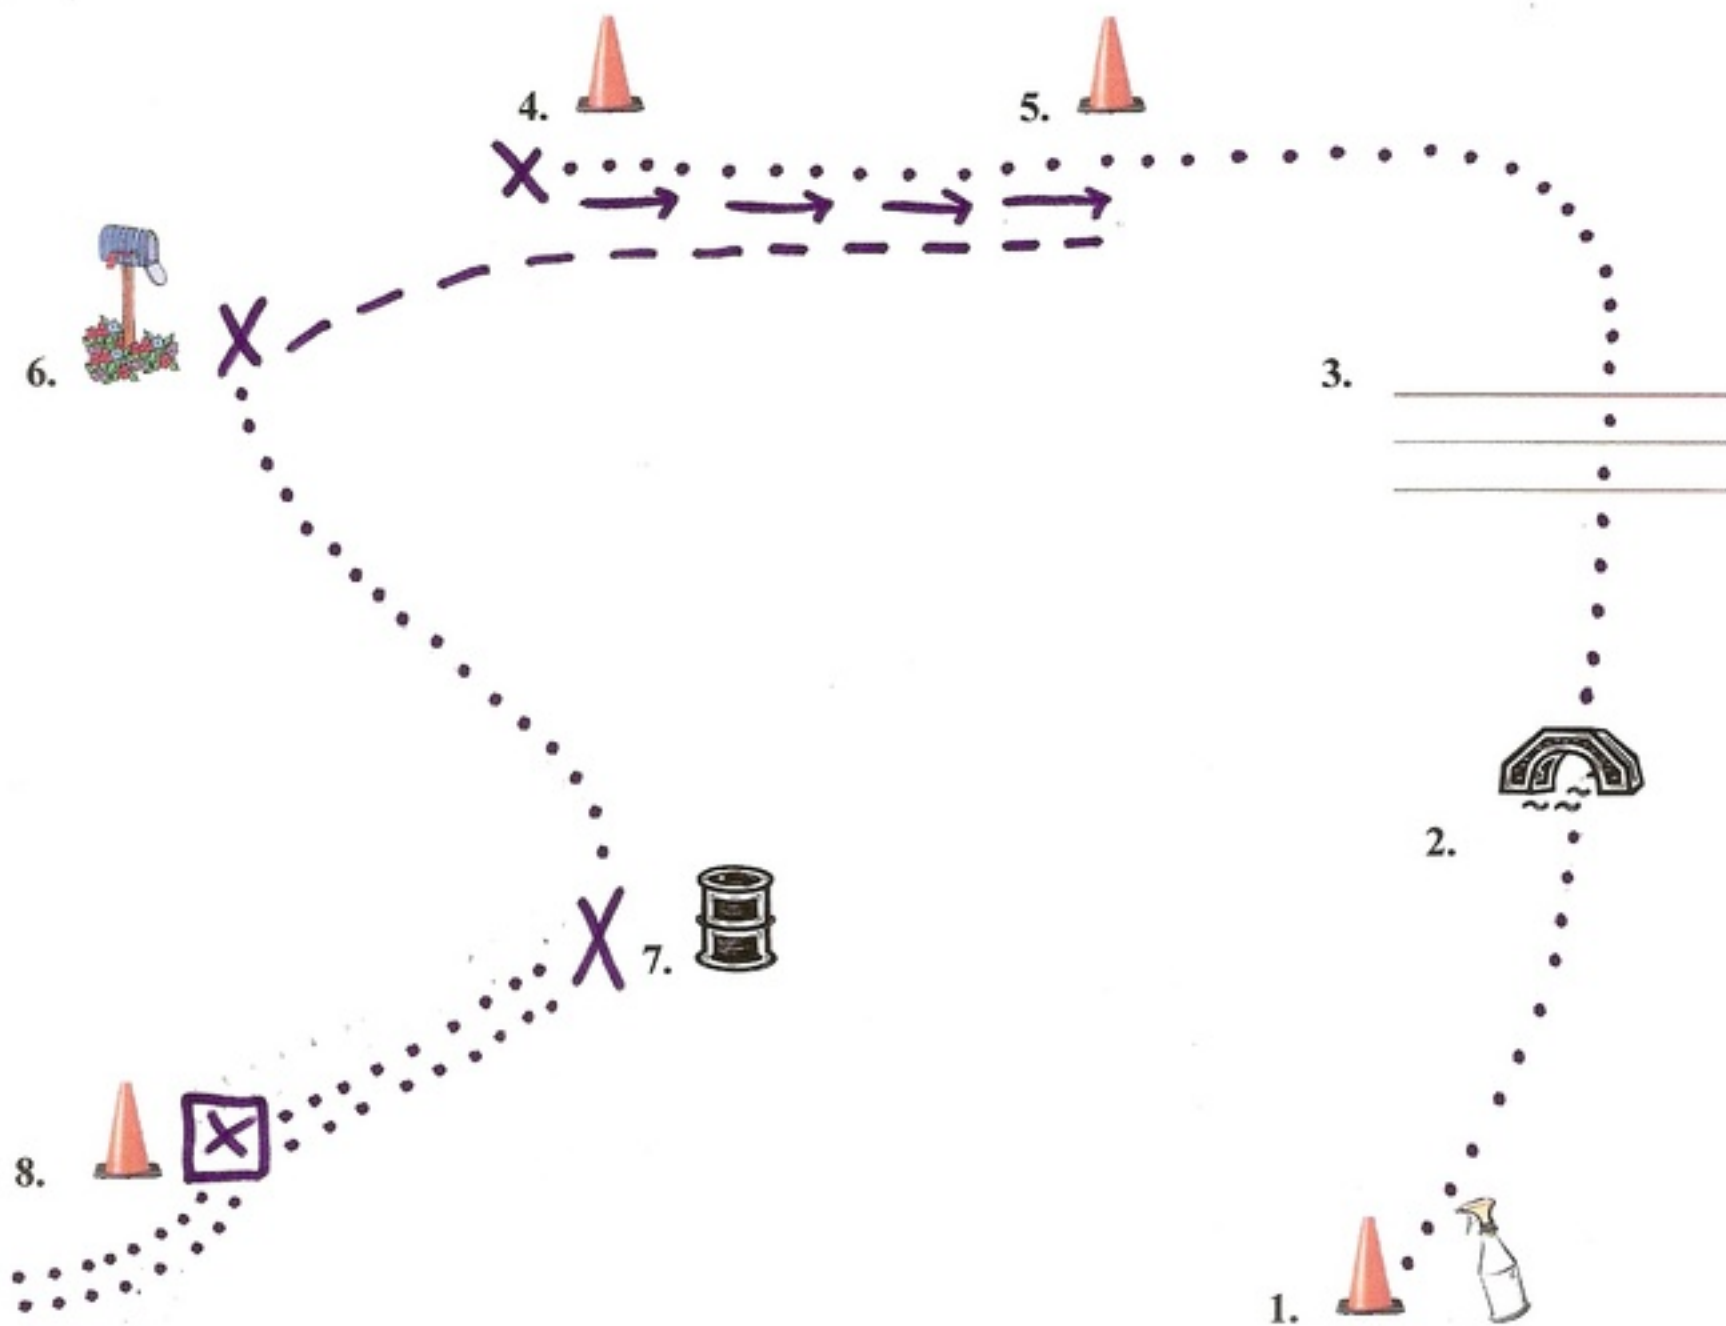

In Hand Trail

1. Be ready at cone. Acknowledge judge. Spray or wipe horse with your fly spray.
 2. Walk over bridge.
 3. Walk to and over poles.
 4. Walk to #4 cone. Stop & back to #5 cone in a straight line.
 5. Trot past 4 to mailbox.
 6. Stop. Take out mail and show to judge.
 7. Walk to barrel. Stop. Take a prize.
 8. Stop at cone. Set up for judge as for halter. Acknowledge judge.
- Exit Arena

Walk: Trot: - - - - Lope: _ _ Hoof Prints: UU Back: ↑