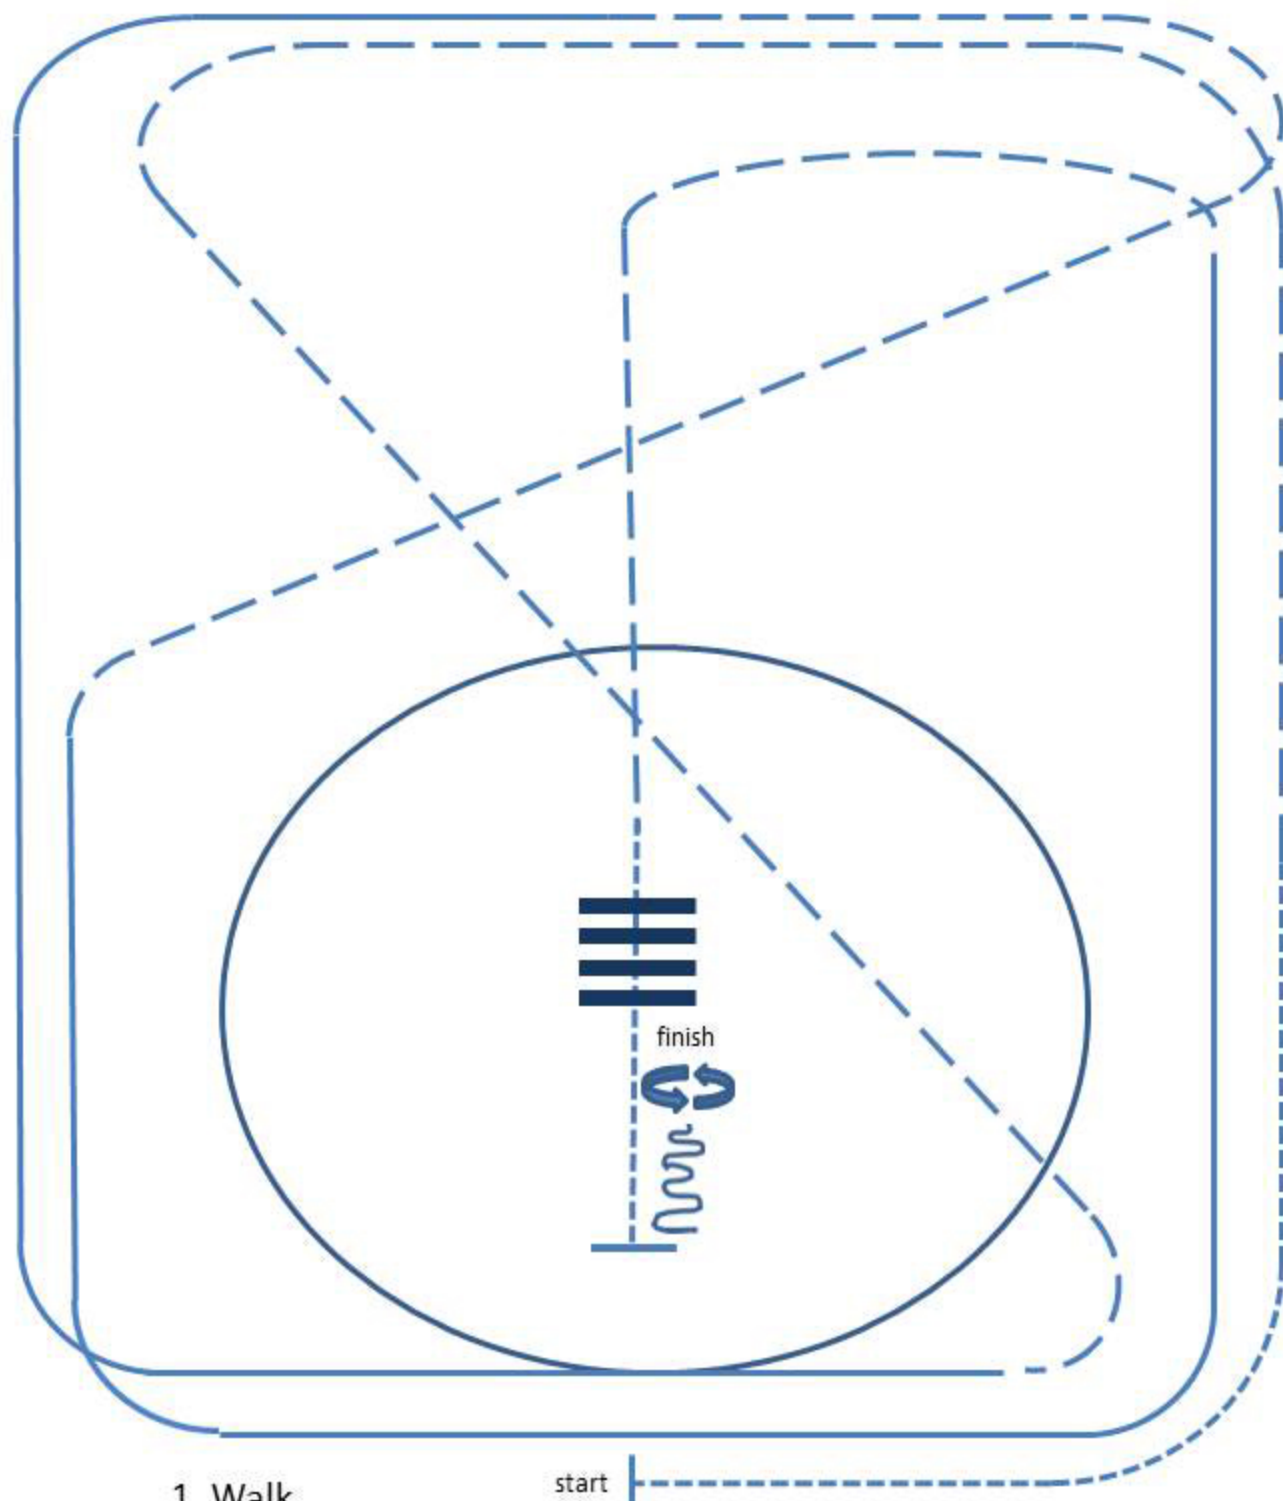

Ranch Riding Pattern L4 - 16B

Showarena minimaal 20x40 meter

1. Walk
2. Trot
3. Lope right lead circle,
lope right lead on long side
4. Trot
5. Lope left lead
6. Trot

7. Walk
8. Walk over
9. Stop, back up
10. Turn left 180°
11. Turn right 180°